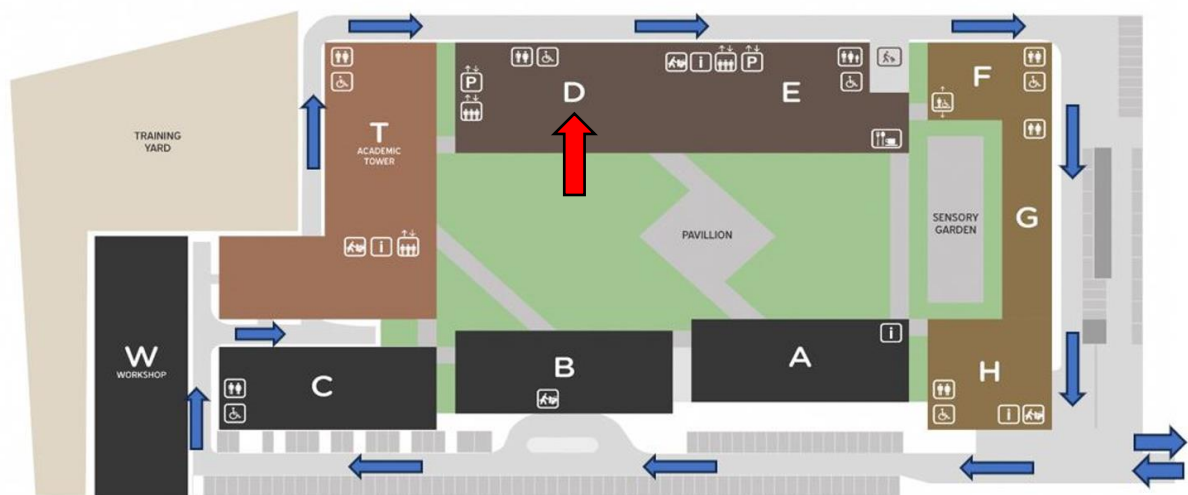

### Campus Map

**BCA** BRADDELL  
CAMPUS

Legend:

## By Taxi or Private hire car

The nearest drop-off point is between Blk D & E as indicated in the campus map below.