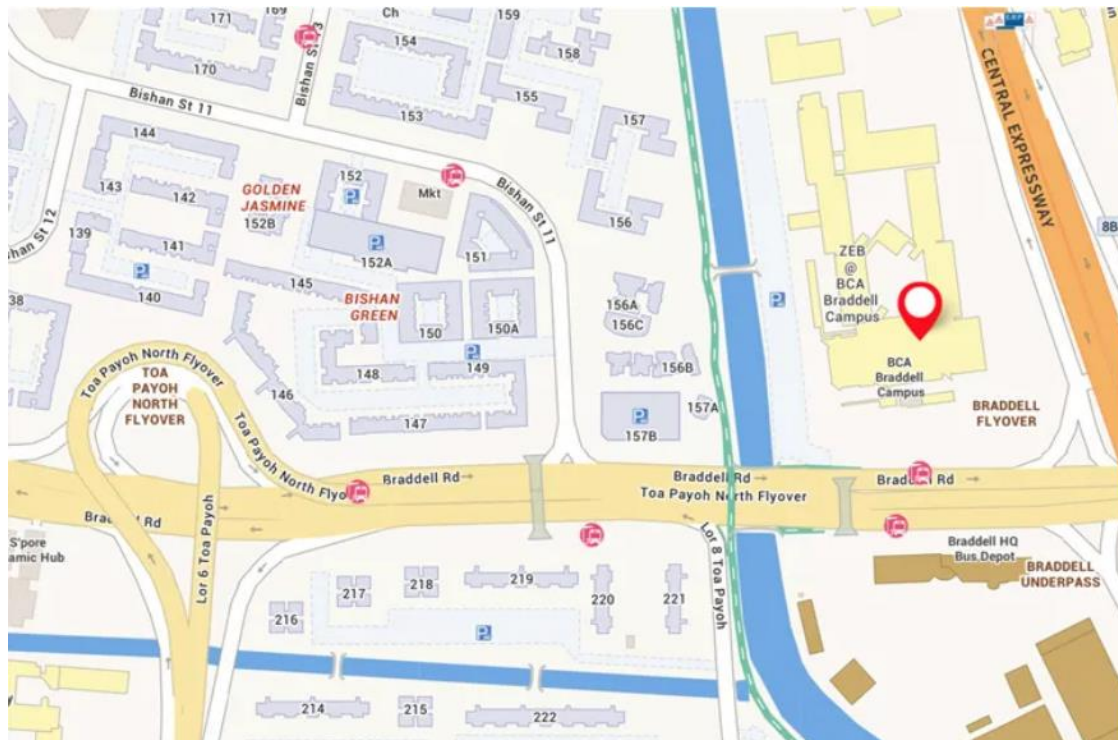

### By MRT and Bus

Location	Service(s)
<b>NS Line / Circle Line</b> Bishan MRT, Exit C	13
<b>NS Line</b> Toa Payoh MRT / Toa Payoh Interchange	28, 73, 129, 155, 159, 105, 153
<b>Circle Line</b> Lorong Chuan MRT, Exit B <i>(the bus stop located in front of St. Gabriel's Primary School)</i>	73, 105, 129, 159 <i>(alight opposite BCA Academy)</i>
<b>Circle Line</b> Bartley MRT, Exit A	28, 93 <i>(alight opposite BCA Academy)</i>

## By Taxi or Private hire car

The nearest drop-off point is between Blk D & E as indicated in the campus map below.