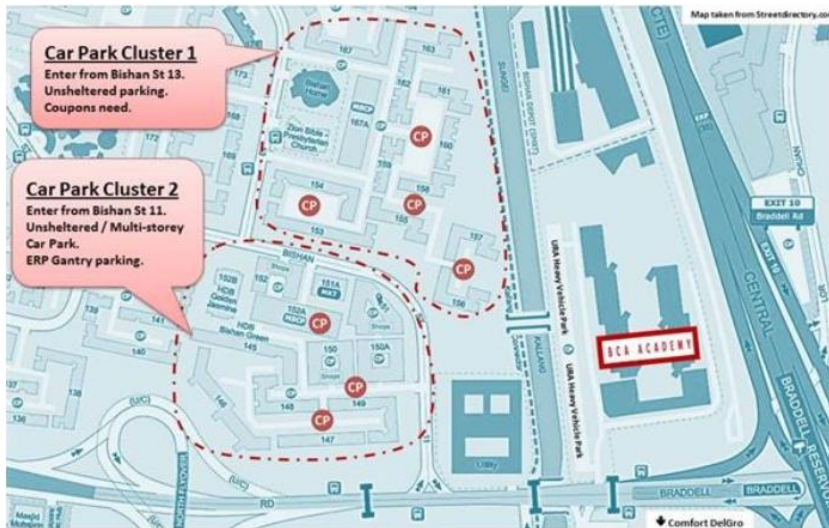

### Getting to BCA Academy

BCA Academy is accessible by public transport. The nearest transport hubs are Toa Payoh Bus Interchange, Serangoon Bus Interchange, Bishan MRT station, Serangoon MRT station and Toa Payoh MRT station. The following bus services stop at the bus stop located just outside or opposite BCA Academy.

## By Car

If you are driving to BCA Academy, parking is available in BCA Academy. Passengers may alight at the designated drop-off zone before the entry barrier.

Parking charges as follows:

Type of Vehicle	Parking Charges (excluding GST)
Car, Taxi	\$0.02 per minute
Motorcycle	\$0.005 per minute

*There will be no grace period upon entry. All rates are subject to prevailing GST charges.*

If the car park is full, visitors can consider alternative parking lots (shown below) near BCA Academy.

## By Taxi or Private hire car

The nearest drop-off point is between Blk D & E as indicated in the campus map below.